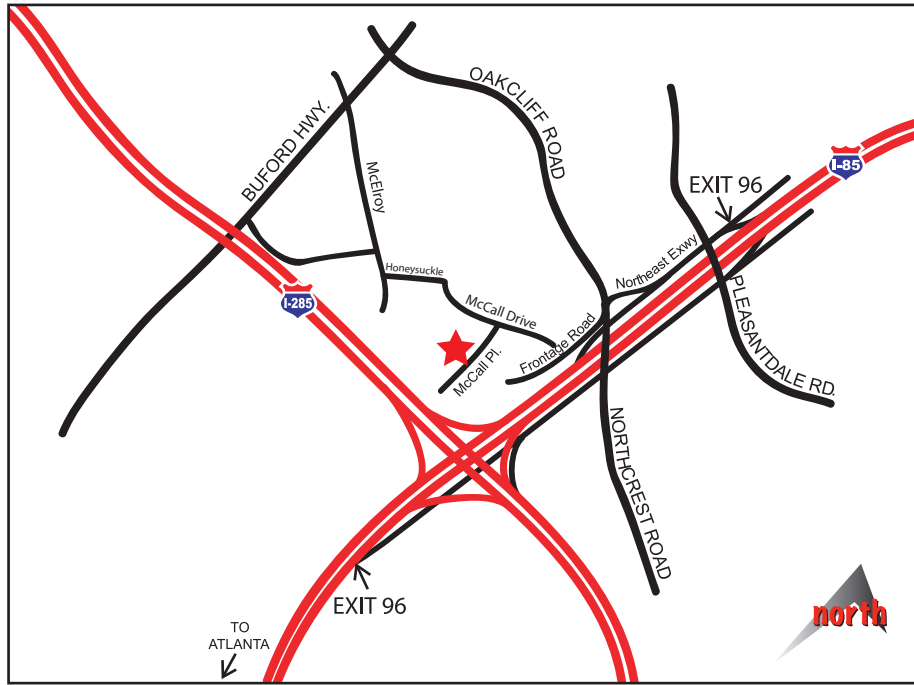

DRIVING DIRECTIONS TO GRAPHICS CENTRAL, INC.

Traveling I-85 North from Atlanta

- Take I-85 North
- Take exit #96 Northcrest/Pleasantdale
- Turn LEFT on Northcrest Road
- Turn LEFT at 1st light - Frontage Road
- Turn RIGHT onto McCall Drive
- Turn LEFT on McCall Place
- GCI is the 2nd building on the RIGHT

Traveling I-85 South from the North

- Take I-85 South
- Take exit #96 - Northcrest/Pleasantdale
- Stay STRAIGHT
- Cross over Pleasantdale
- Follow the signs for Northcrest
- Turn LEFT at traffic light - Northcrest
- Take your 1st RIGHT at light - Frontage Road
- Turn RIGHT onto McCall Drive
- Turn LEFT onto McCall Place
- GCI is the 2nd building on the RIGHT

Directions From Buford Highway

- Go North outside the perimeter
- Turn RIGHT on the McElroy traffic light (Checkers)
- Turn LEFT at the stop sign onto Honeysuckle
- Honeysuckle becomes McCall Drive
- Cross over double railroad tracks
- Turn RIGHT on McCall Place
- GCI is the 2nd building on the RIGHT