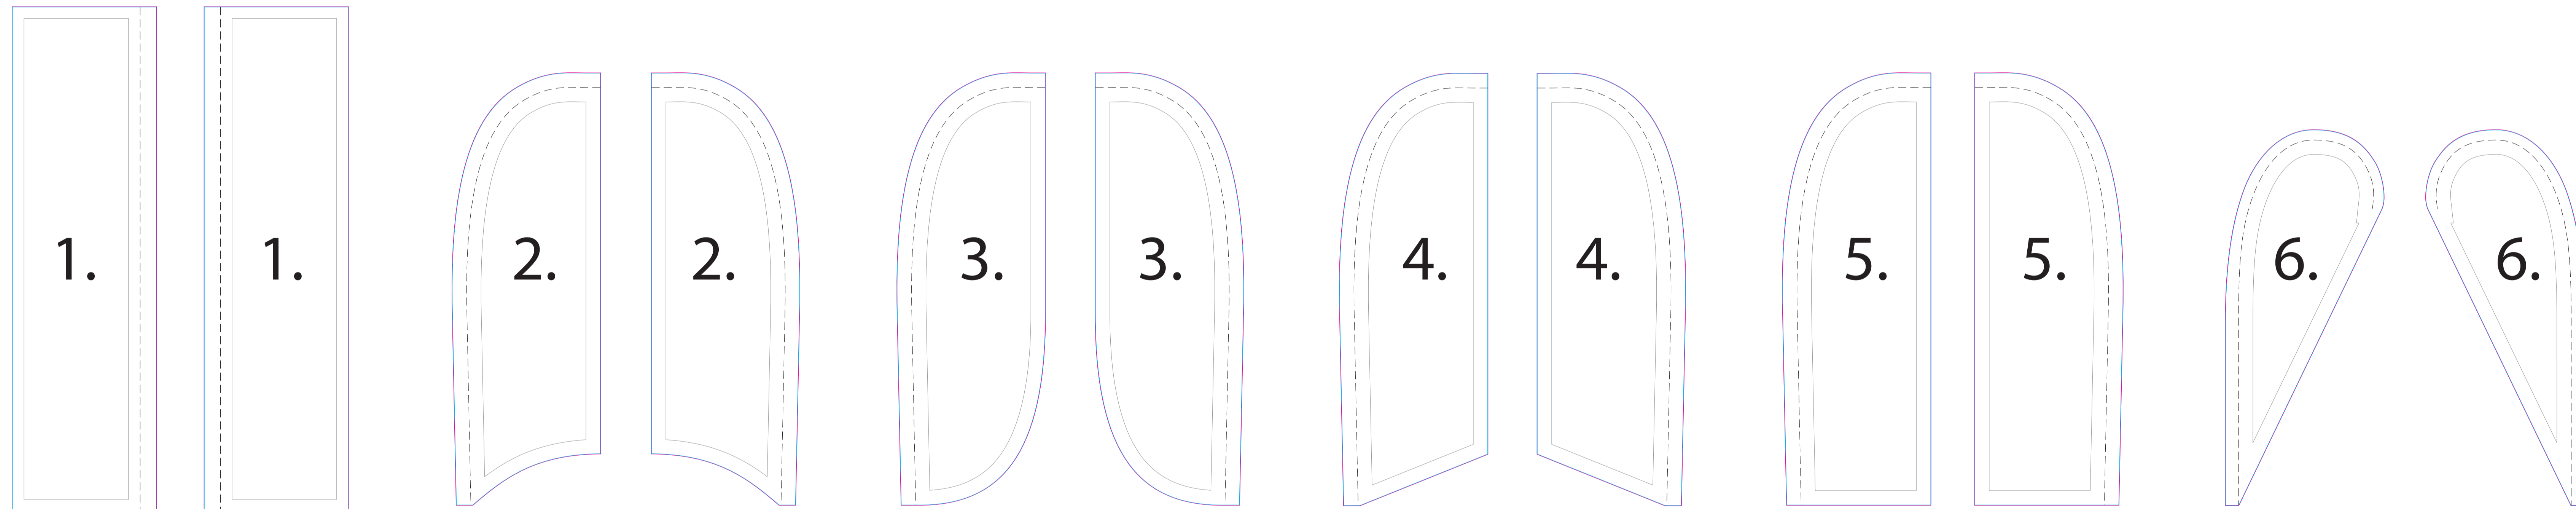

All templates are at 1:10 scale.

Please delete the templates not used.

All templates are at 1:10 scale.

Please delete the templates not used.

1. Rectangle
2. Concave
3. Convex
4. Angled
5. Straight
6. Drop

- = Text/Image Safety Line
- = Bleed Line
- = Finished Size
- - - - = Stitching Line

Rectangle  
 1.6ft (50cm) x 5.7ft (175cm)

Flying Shapes  
 1.6ft (50cm) x 4.9ft (150cm)

Drop  
 1.8ft (55cm) x 4.3ft (130cm)

- All artwork needs to be:
- Images: 1000 dpi @ 1:10 ratio
  - Text: completely vectorized
  - CMYK color mode
  - Spot colors (PANTONE) defined
  - Appropriate bleed

Due to the inability to accurately reproduce some PANTONE® colors with CMYK inks, please reference a PANTONE® Color Bridge® book. This will provide a process color simulation for you to review.